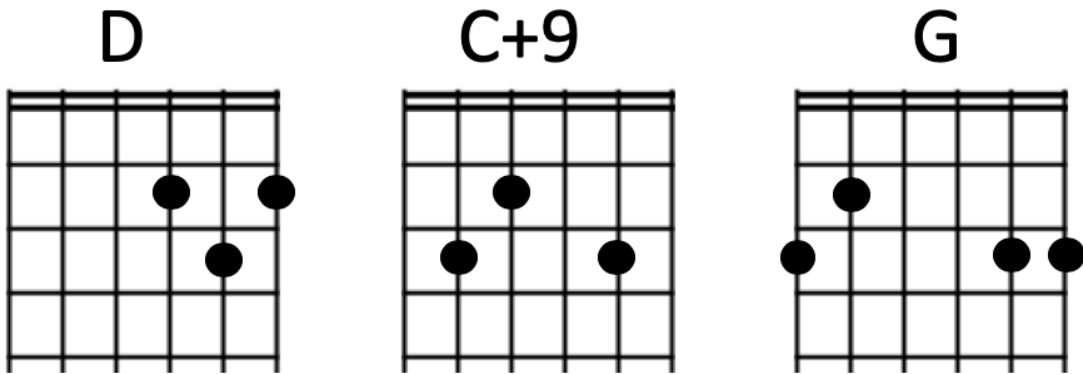

Sweet Home Alabama - Lynyrd Skynyrd

Chords:

D (strum 4 times)

C+9 (strum 4 times)

G (strum 8 times)

Practise these chords along with the track at 50% speed (slow down in settings on youtube)