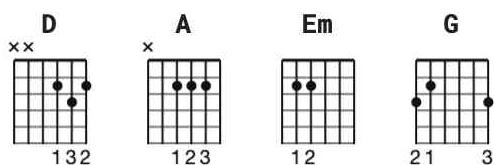

You Belong With Me chords by Taylor Swift

Tuning: E A D G B E

Capo: 4th fret

Key: F#

CHORDS

STRUMMING

VERSE / PRE- CHORUS 130 bpm

CHORUS 130 bpm

[Intro]

D D

[Verse 1]

D A
You're on the phone with your girlfriend, she's upset
Em
She's going off about something that you said
G
'Cause she doesn't get your humor like I do
D A
I'm in the room it's a typical Tuesday night
Em
I'm listening to the kind of music she doesn't like
G
And she'll never know your story like I do

D

Standing by and waiting at your back door

A

Em

All this time how could you not know, baby

G

D

You belong with me, you belong with me

G

You belong with me

D

Standing by and waiting at your back door

A

Em

All this time how could you not know, baby

G